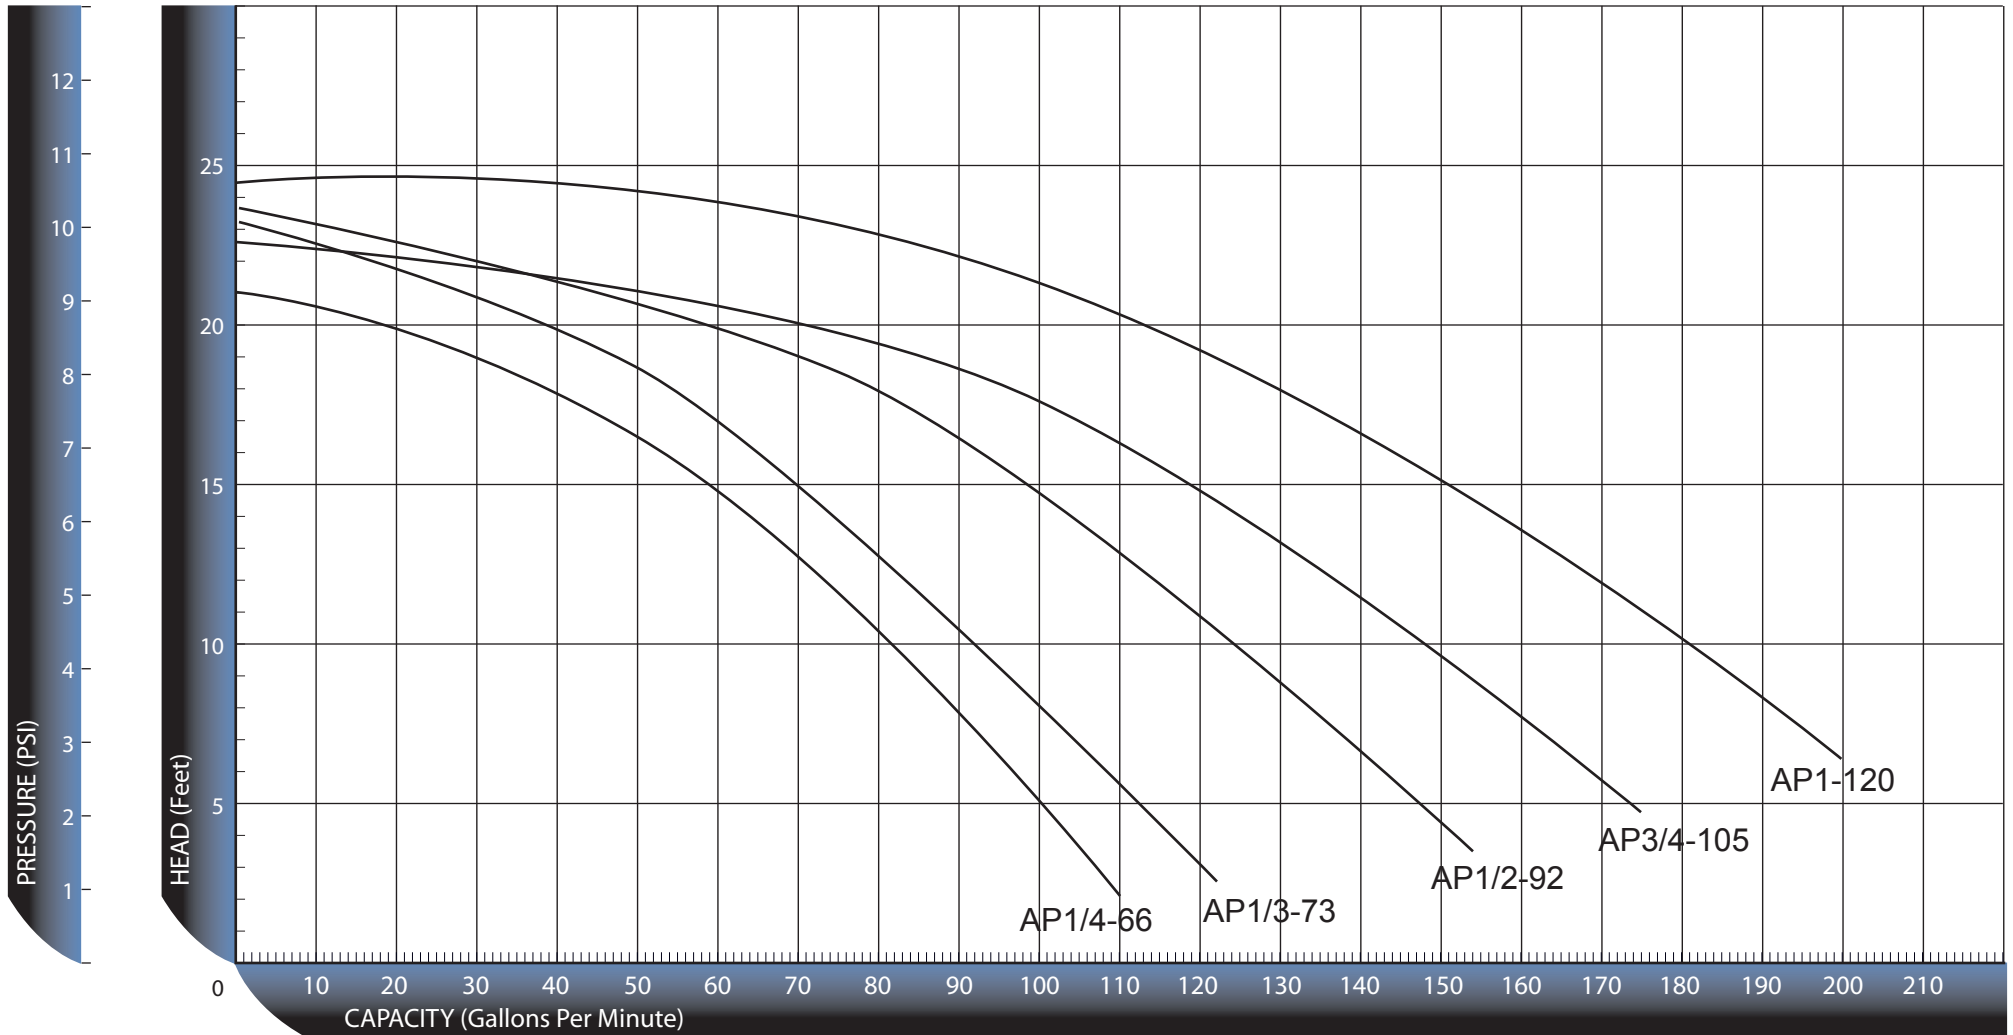

For performance that's OFF THE CHARTS of ordinary pumps!

ArtesianPro Low RPM Curves
Model: 1/4hp - 1hp, 1725 RPM
Date: 01/08/10

Ambient Clear Water SP GR 1.0