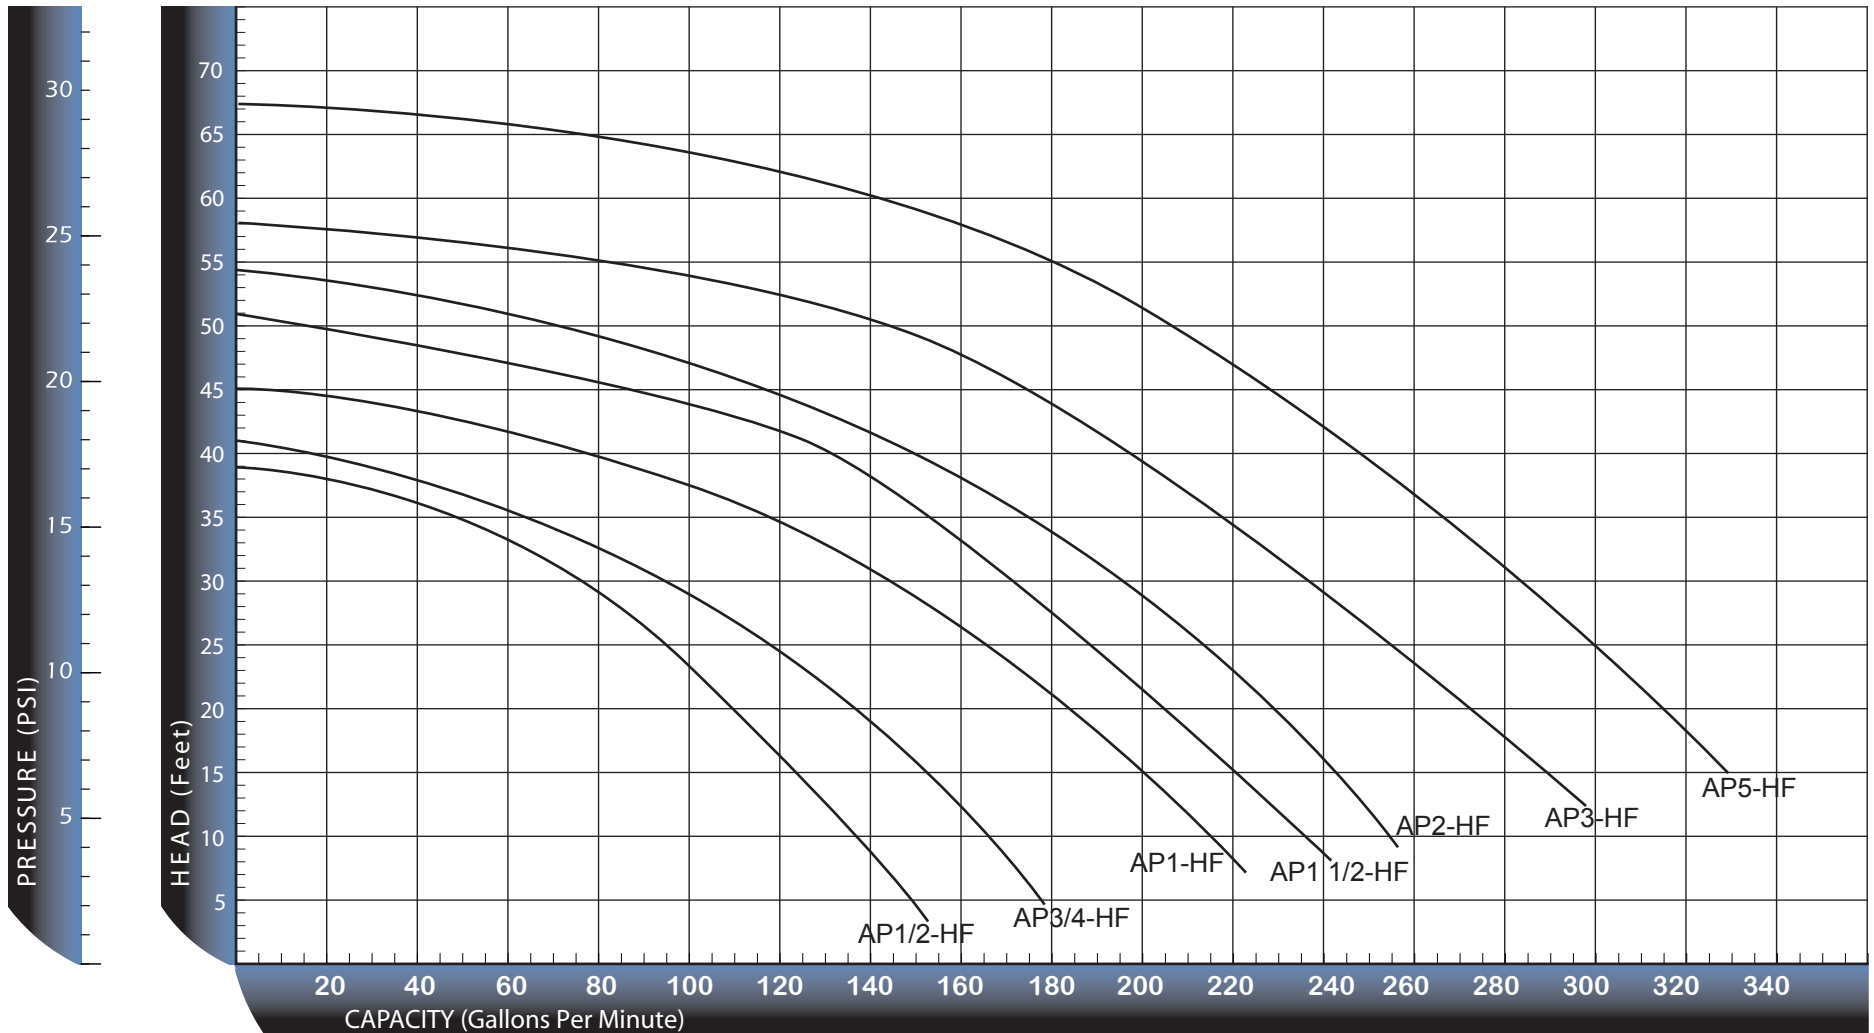

Model: ArtesianPro High Flow  
HP: 3/4 - 5  
RPM: 3450  
Date: 02/03/2010

For performance that's OFF THE CHARTS of ordinary pumps!

Ambient Clear Water SP GR 1.0