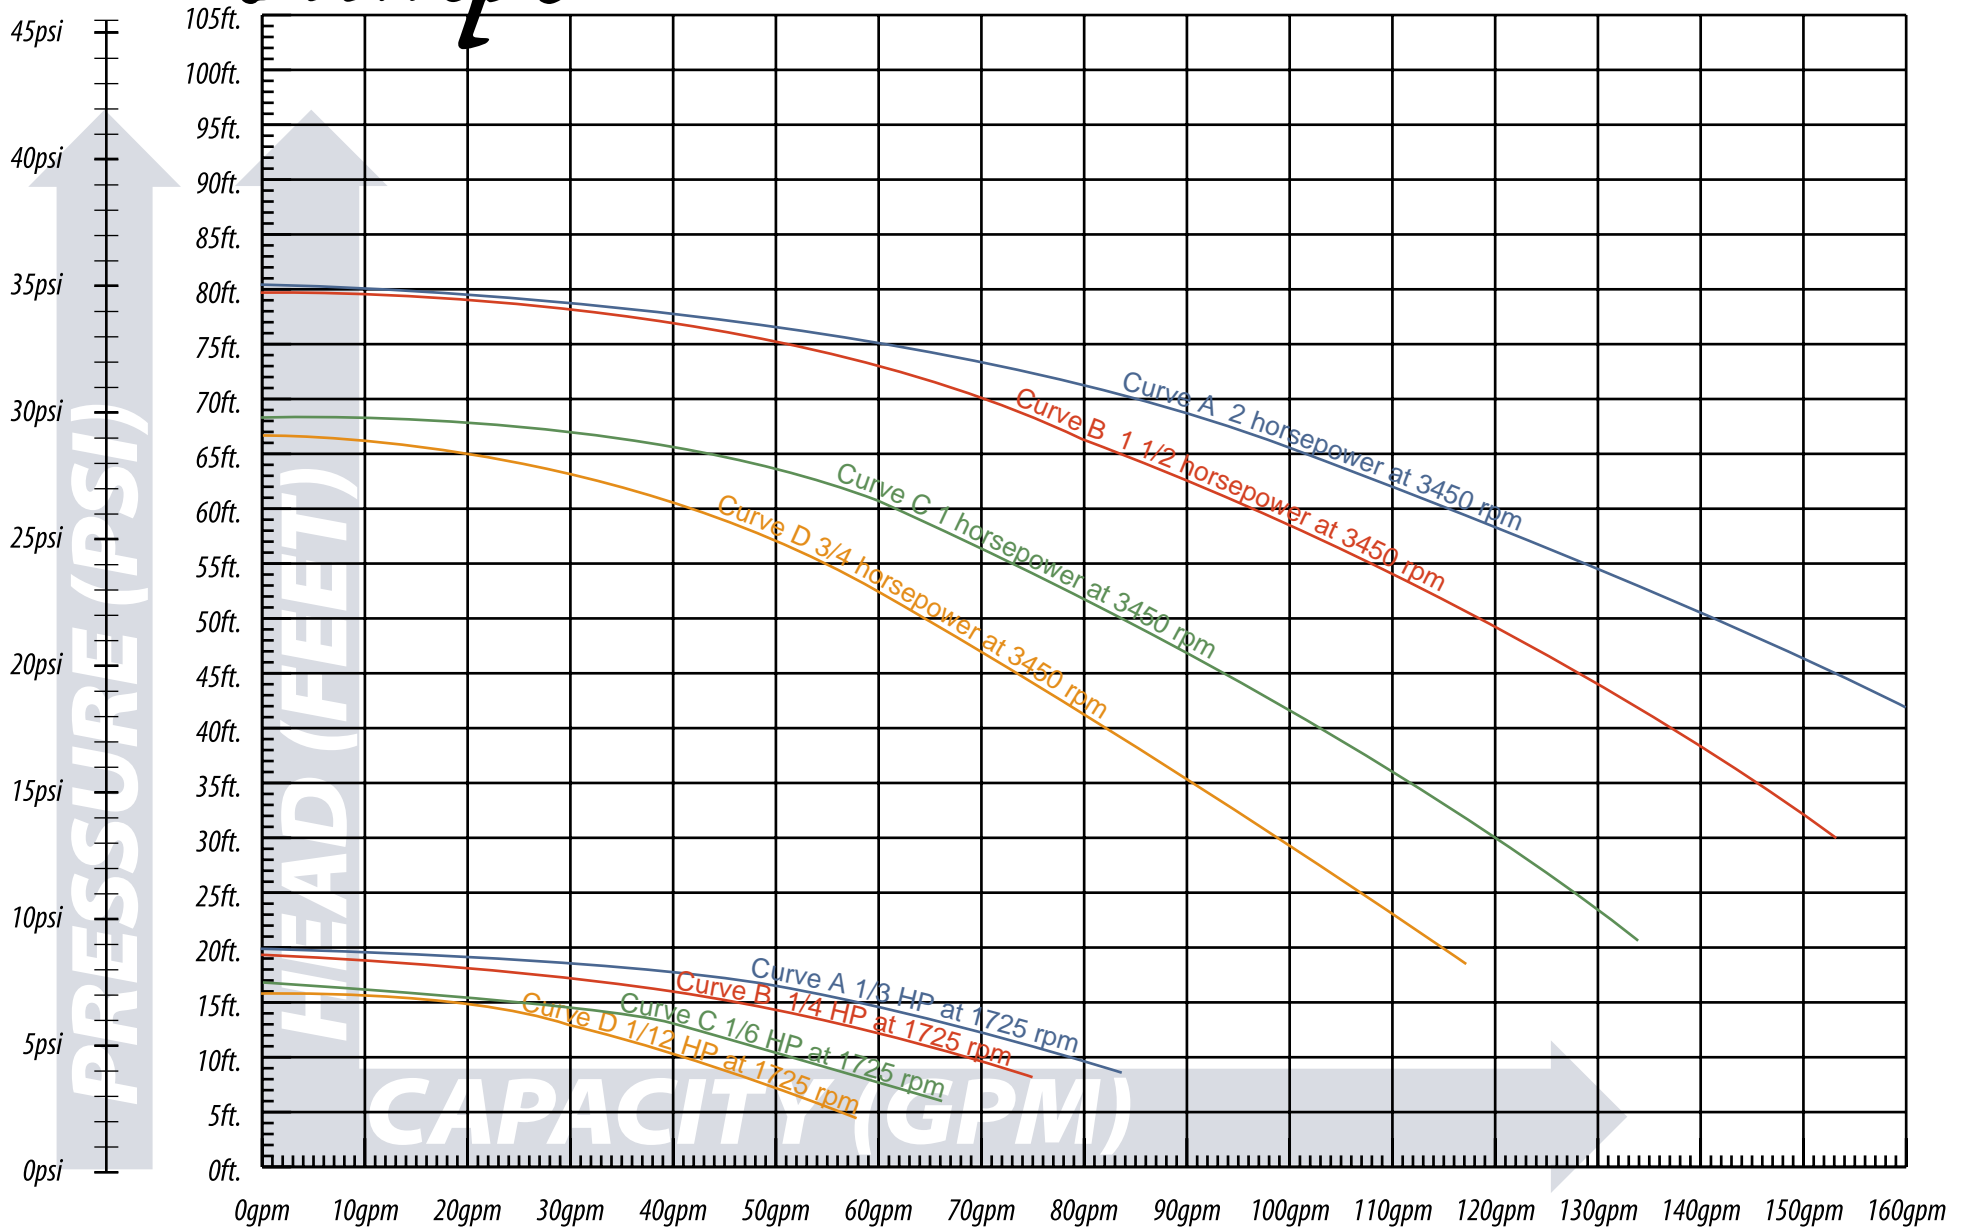

PerformancePro Pumps

For performance that's **OFF THE CHART** of ordinary pumps!

Figure Number: A2SPDF

Date: 1/05/01

Pump Model: Artesian

Impeller: A,B,C,D

Horsepower: 3/4-2

RPM: 3450/1725

Ambient Clear Water SP GR 1.0