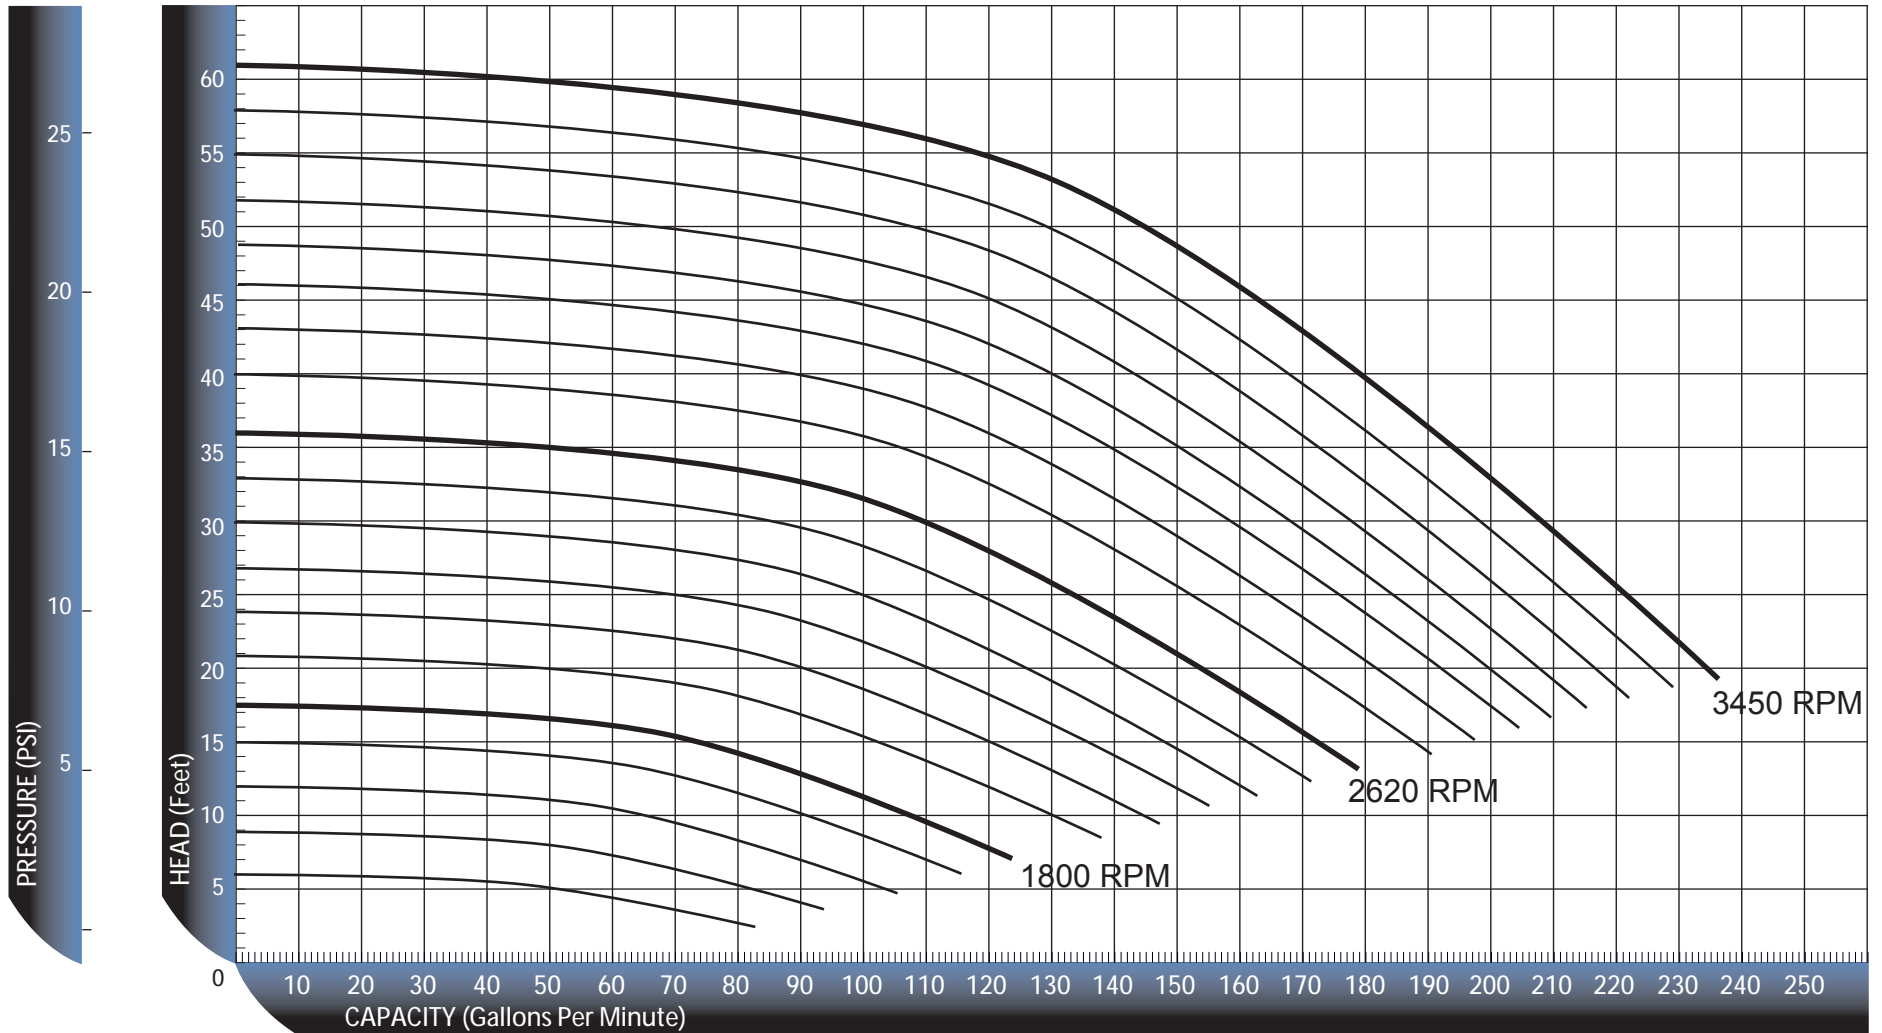

For performance that's OFF THE CHARTS of ordinary pumps!

Artesian Dial-A-Flow
Model: A3-DAF
Date: 04/07/09

Ambient Clear Water SP GR 1.0